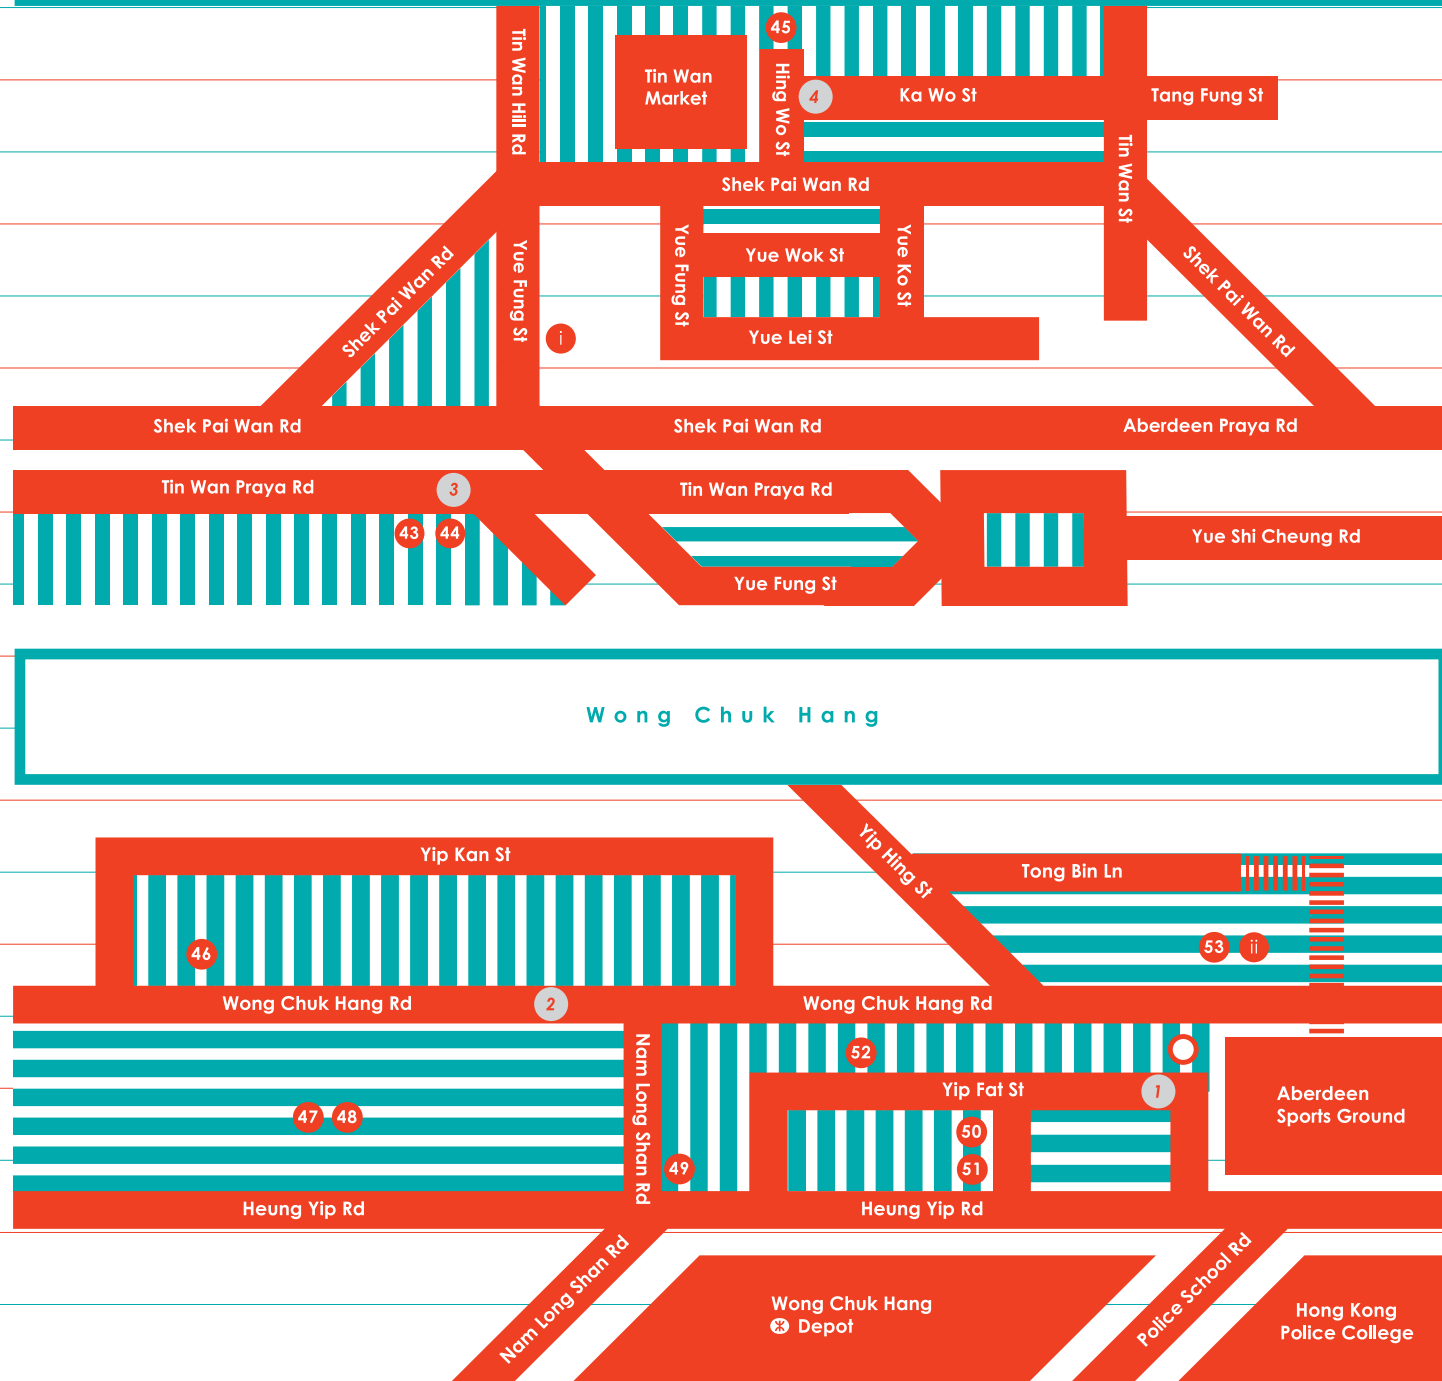

SOUTH ISLAND 南區

Tin Wan

Tin Wan

- 43 **Alisan Fine Arts • 藝僑畫廊**
  2305 Hing Wai Ctr., 7 Tin Wan Praya Rd., Tin Wan
  Tel 2526 1091 | Mon-Sat 10:30am-5:30pm
- 44 **Mur Nomade**
  1606 Hing Wai Ctr., 7 Tin Wan Praya Rd., Tin Wan
  Tel 2580 5923 | Tue-Sat 12pm-6pm
- 45 **Gallery EXIT • 安全口畫廊**
  3/F, 25 Hing Wo St., Tin Wan
  Tel 2541 1299 | Tue-Sat 11am-6pm
- i **The Empty Gallery**
  19/F Grand Marine Ctr., 3 Yue Fung St., Tin Wan
  Tue-Sat 11am-7pm

Wong Chuk Hang

- 46 **Whitestone Gallery • 白石畫廊**
  28/F Global Trade Sq., 21 Wong Chuk Hang Rd.
  Tel 2523 8001 | Tue-Sat 11am-7pm
- 47 **Sin Sin Atelier**
  Unit 4A, Kin Teck Ind. Bldg., 26 Wong Chuk Hang Rd.
  Tel 2521 0308 | By Appt.
- 48 **Blindspot Gallery • 刺點畫廊**
  15/F Po Chai Ind. Bldg., 28 Wong Chuk Hang Rd.
  Tel 2517 6238 | Tue-Sat 10am-6pm
- 49 **SPRING WORKSHOP • Spring 工作室**
  3/F Remex Centre, 42 Wong Chuk Hang Rd.
  Tel 2110 4370 | Tue-Fri 12pm-6pm
- 50 **Rossi & Rossi**
  Unit 3C, Yally Ind. Bldg., 6 Yip Fat St.
  Tel 3575 9417 | Tue-Sat 11am-6pm
- 51 **Yally Gallery**
  Unit 3C, Yally Ind. Bldg., 6 Yip Fat St.
  Tel 3575 9417 | Tue-Sat 11am-6pm
- 52 **Pékin Fine Arts • 北京藝門畫廊**
  16/F Union Ind. Bldg., 48 Wong Chuk Hang Rd.
  Tel 2177 6190 | Tue-Fri 10am-6pm • Sat 11am-6pm
- 53 **The Cat Street Gallery Annex**
  26C Gee Chang Hong Ctr., 65 Wong Chuk Hang Rd.
  Tel 2544 6212 | By Appt.
- ii **Art Statements**
  Factory D, 8/F Gee Chang Hong Ctr., 65 Wong Chuk Hang Rd., Wong Chuk Hang
  Tel 2696 2300 | Mon-Sat 12pm-7pm

BUS ROUTE 1 — ADMIRALTY CTR. (Outside McDonald's) ▶ 1 ▶ 3 ▶ 4
[Starting from ADMIRALTY CTR. at 11am, 12pm, 1pm, 2pm, 3pm, 4pm, 5pm]

BUS STOP 1 — OVULO SOUTHSIDE HOTEL (Yip Fat St.)

BUS STOP 2 — KWAI BO IND. BLDG. (40 Wong Chuk Hang Rd.)

BUS STOP 3 — HING WAI CTR. (7 Tin Wan Praya Rd.)

BUS STOP 4 — BLUE BOX FACTORY BLDG. (25 Hing Wo St.)